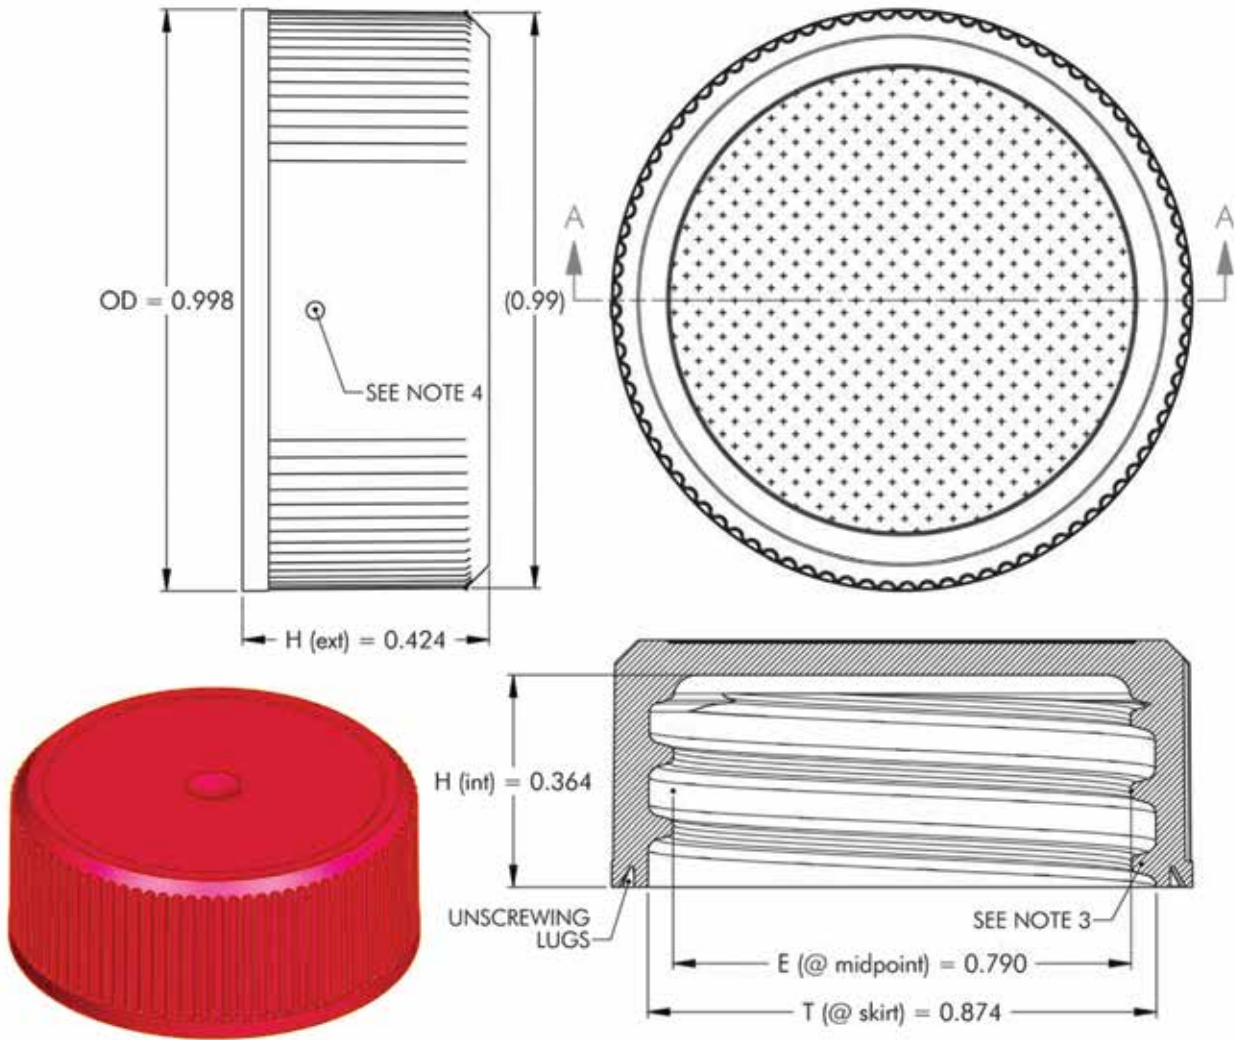

QEC Part No. 0022-400 **22mm Unlined Polypropylene Cap**

Available in: White (QEC # 0022-400W)
Not Available in Red

THIS DRAWING CONTAINS CONFIDENTIAL INFORMATION
AND MAY NOT BE REPRODUCED IN WHOLE OR IN PART
WITHOUT WRITTEN AUTHORIZATION.

QEC QUALITY ENVIRONMENTAL CONTAINERS
800.255.3950 • www.qecusa.com

POLYPROPYLENE 22-400 CLOSURE
FINE RIB / CHAMFERED TOP / MATTE FINISH

REVISION 2 - 05.05.2003