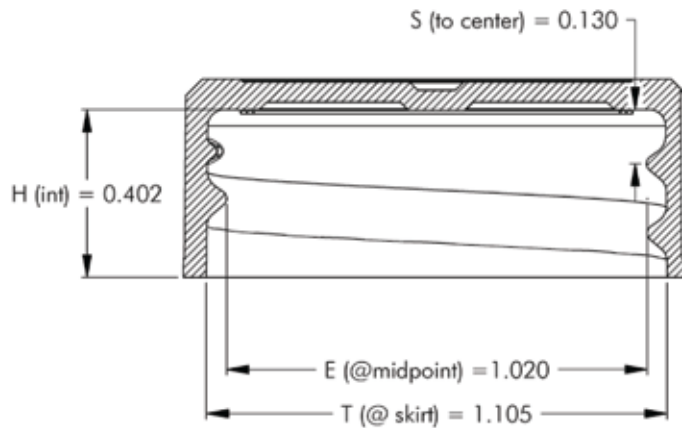

QEC Part No. 0028-400 **28mm Unlined Polypropylene Cap**

Available in: White (QEC # 0028-400W)
Not Available in Red

THIS DRAWING CONTAINS CONFIDENTIAL INFORMATION
AND MAY NOT BE REPRODUCED IN WHOLE OR IN PART
WITHOUT WRITTEN AUTHORIZATION.

QEC QUALITY ENVIRONMENTAL CONTAINERS
800.255.3950 • www.qecusa.com

POLYPROPYLENE 28-400 CLOSURE
FINE RIB / MATTE FINISH TOP

REVISION 1 - 10.25.2004