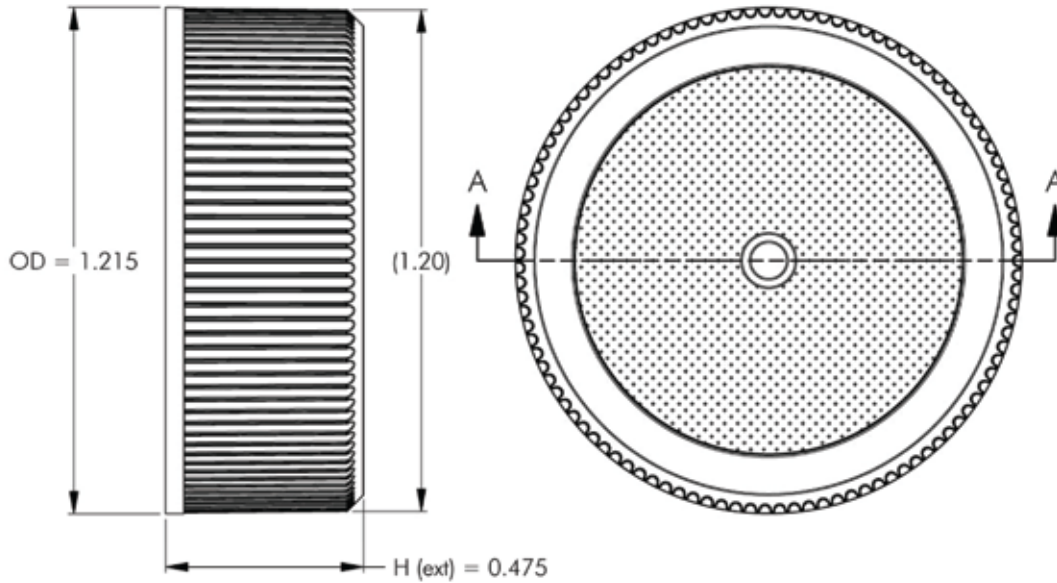

QEC Part No. 0028-400 **28mm Unlined Polypropylene Cap**

Available in: White (QEC # 0028-400W)
Not Available in Red

THIS DRAWING CONTAINS CONFIDENTIAL INFORMATION
AND MAY NOT BE REPRODUCED IN WHOLE OR IN PART
WITHOUT WRITTEN AUTHORIZATION.

QEC QUALITY ENVIRONMENTAL CONTAINERS
800.255.3950 • www.qecusa.com

POLYPROPYLENE 28-400 CLOSURE
FINE RIB / MATTE FINISH TOP

REVISION 1 - 10.25.2004