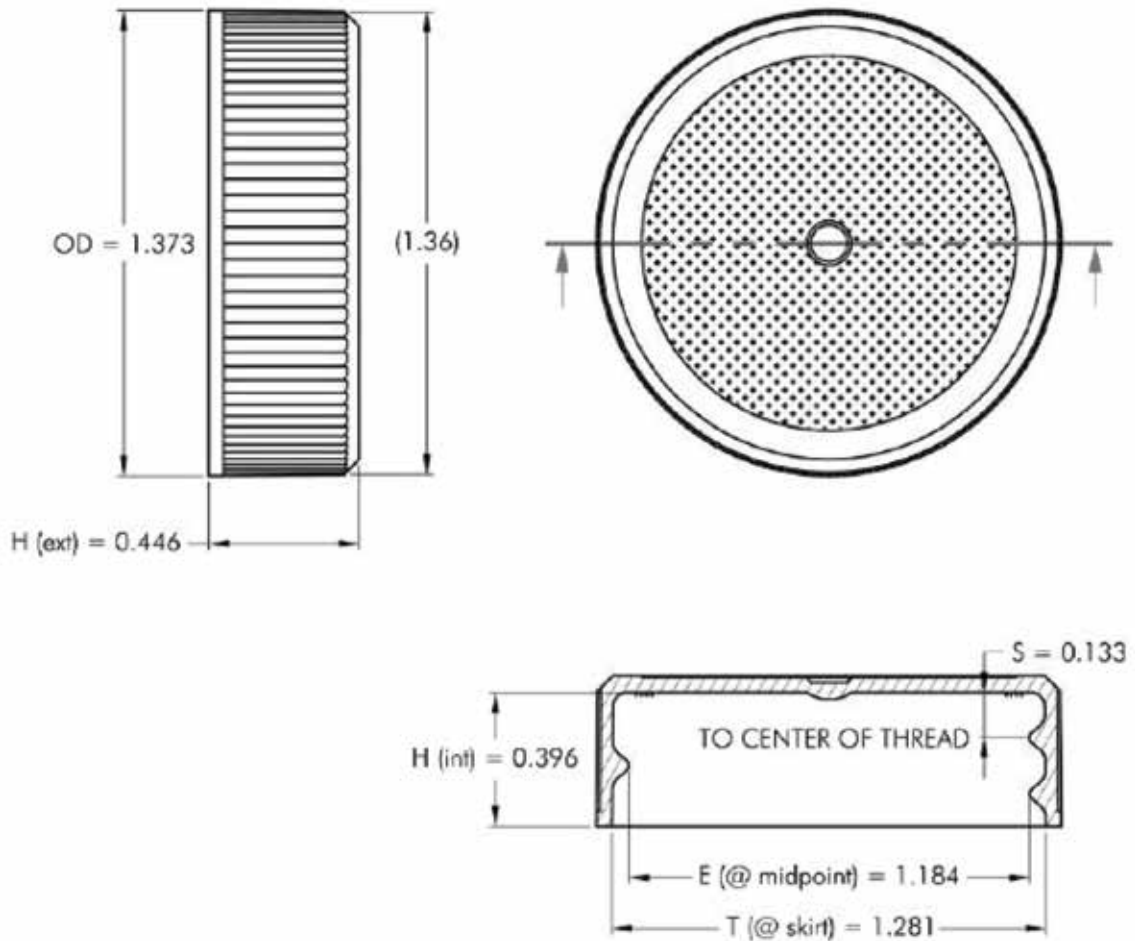

QEC Part No. 0033-400 **33mm Unlined Polypropylene Cap**

Available in: White (QEC # 0033-400W)
Red (QEC # 0033-400R)
Yellow (QEC # 0033-400Y)

THIS DRAWING CONTAINS CONFIDENTIAL INFORMATION
AND MAY NOT BE REPRODUCED IN WHOLE OR IN PART
WITHOUT WRITTEN AUTHORIZATION.

QEC QUALITY ENVIRONMENTAL CONTAINERS
800.255.3950 • www.qecusa.com

POLYPROPYLENE 33-400 CLOSURE
FINE RIB / CHAMFERED TOP / MATTE FINISH

REVISION 2 - 07.16.2002