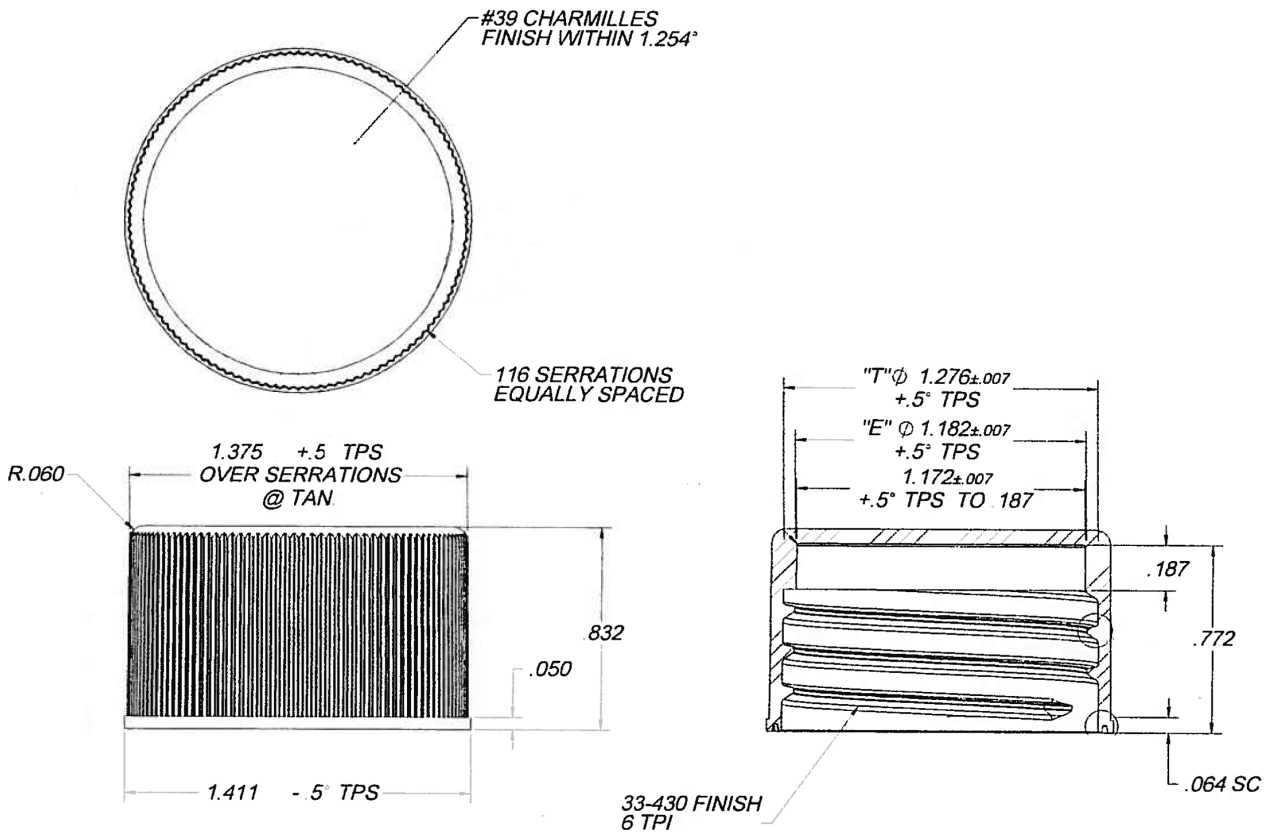

QEC Part No. 0033-430 **33mm Unlined Polypropylene Cap**

Available in: White (QEC # 0033-430W)
Black (QEC # 0033-430B)

THIS DRAWING CONTAINS CONFIDENTIAL INFORMATION
AND MAY NOT BE REPRODUCED IN WHOLE OR IN PART
WITHOUT WRITTEN AUTHORIZATION.

QEC QUALITY ENVIRONMENTAL CONTAINERS
800.255.3950 • www.qecusa.com

POLYPROPYLENE 33-430 CLOSURE
FINE RIB / DEEP SKIRT / CHARMILLES FINISH

REVISION 3 - 11.18.2009