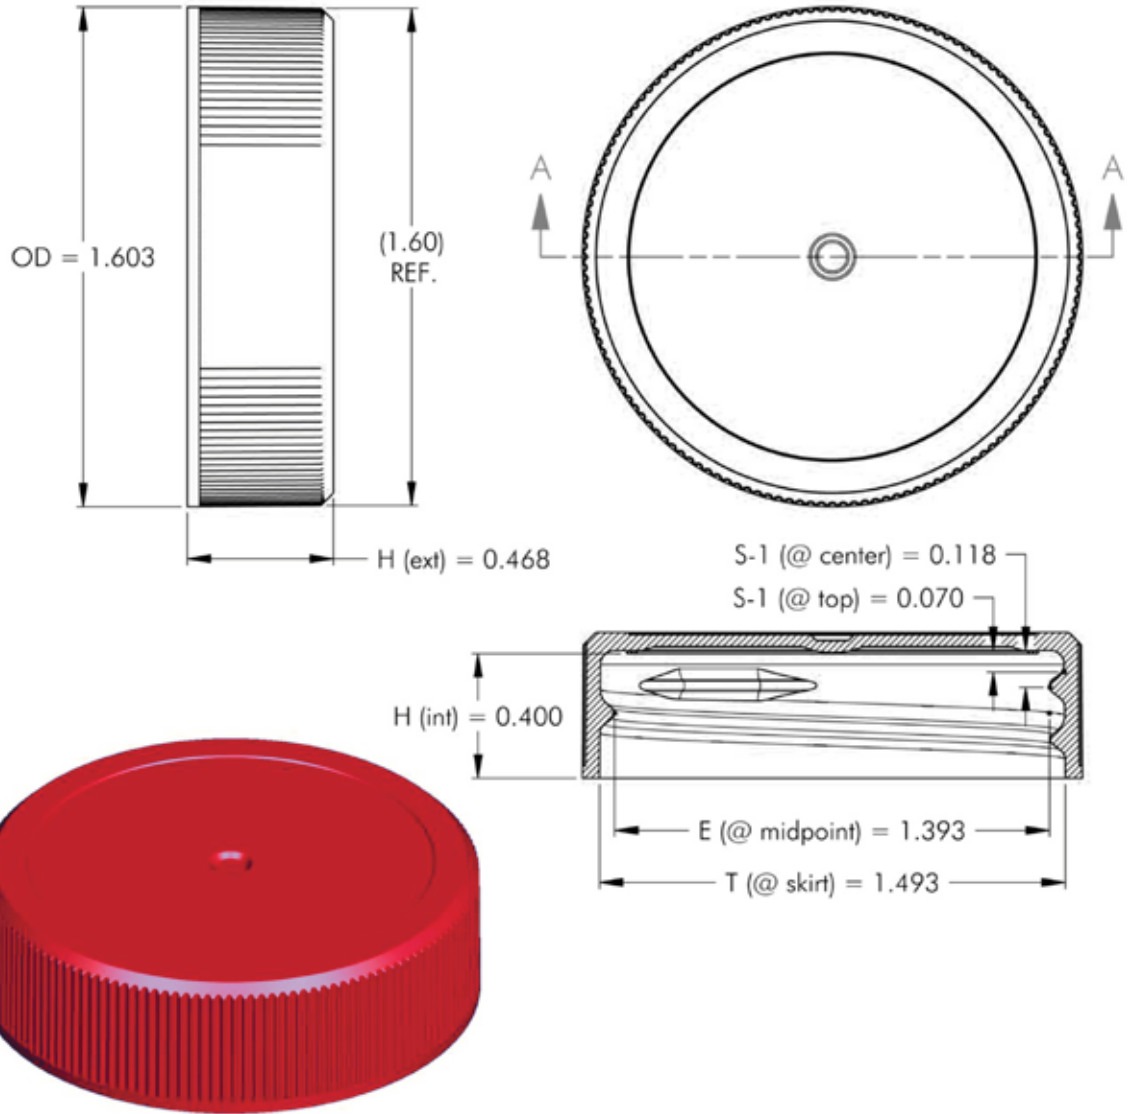

QEC Part No. 0038-400 **38mm Unlined Polypropylene Cap**

Available in: White (QEC # 0038-400W)
 Black (QEC # 0038-400B)
 Not Available in Red

THIS DRAWING CONTAINS CONFIDENTIAL INFORMATION
 AND MAY NOT BE REPRODUCED IN WHOLE OR IN PART
 WITHOUT WRITTEN AUTHORIZATION.

QEC QUALITY ENVIRONMENTAL CONTAINERS
 800.255.3950 • www.qecusa.com

POLYPROPYLENE 38-400 CLOSURE
 FINE RIB / CHAMFERED TOP / MATTE FINISH

REVISION 7 - 09.06.2006