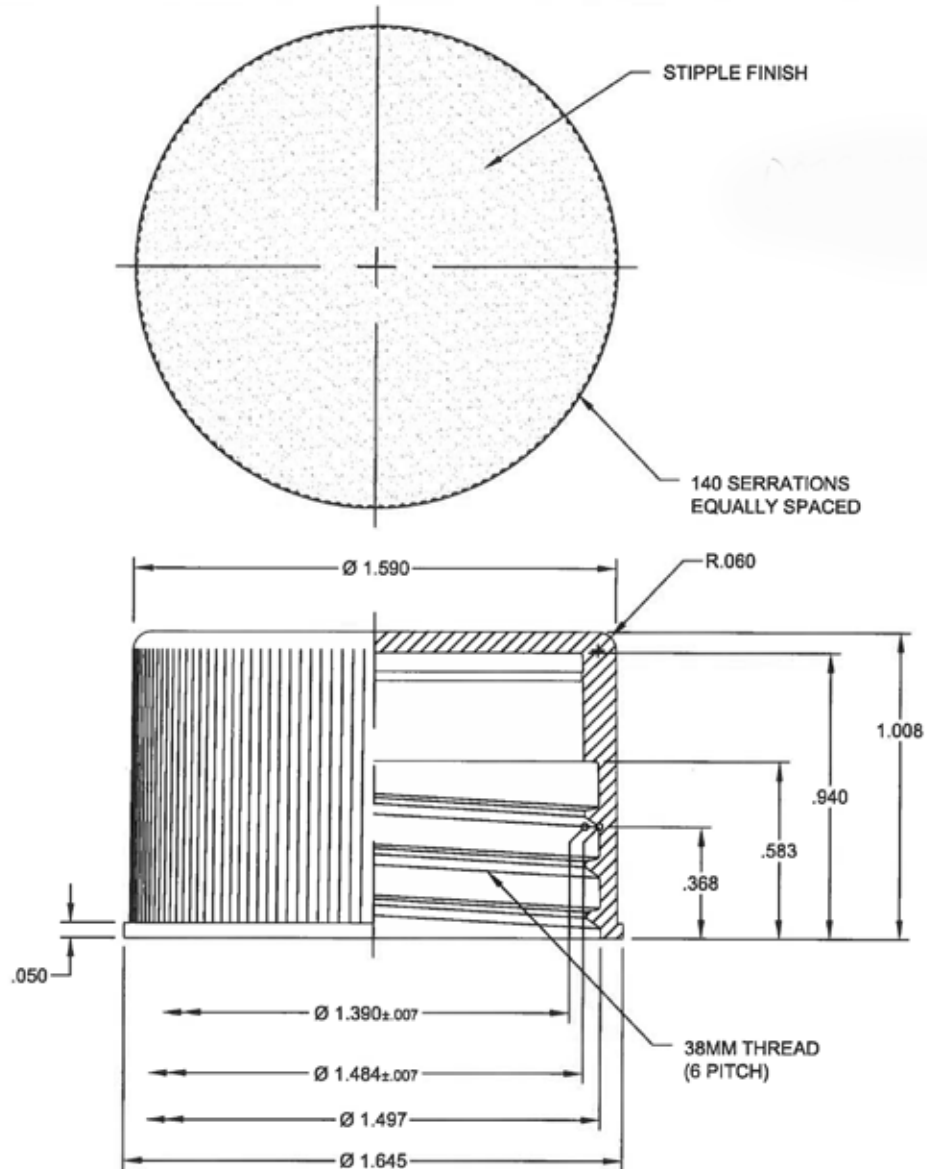

QEC Part No. 0038-430 **38mm Unlined Polypropylene Cap**

Available in: Black only (QEC # 0038-430B)

THIS DRAWING CONTAINS CONFIDENTIAL INFORMATION  
AND MAY NOT BE REPRODUCED IN WHOLE OR IN PART  
WITHOUT WRITTEN AUTHORIZATION.

**QEC** QUALITY ENVIRONMENTAL CONTAINERS  
800.255.3950 • www.qecusa.com

POLYPROPYLENE 38-430 CLOSURE  
FINE RIB / DEEP SKIRT / STIPPLE FINISH

**REVISION B - 10.10.1997**