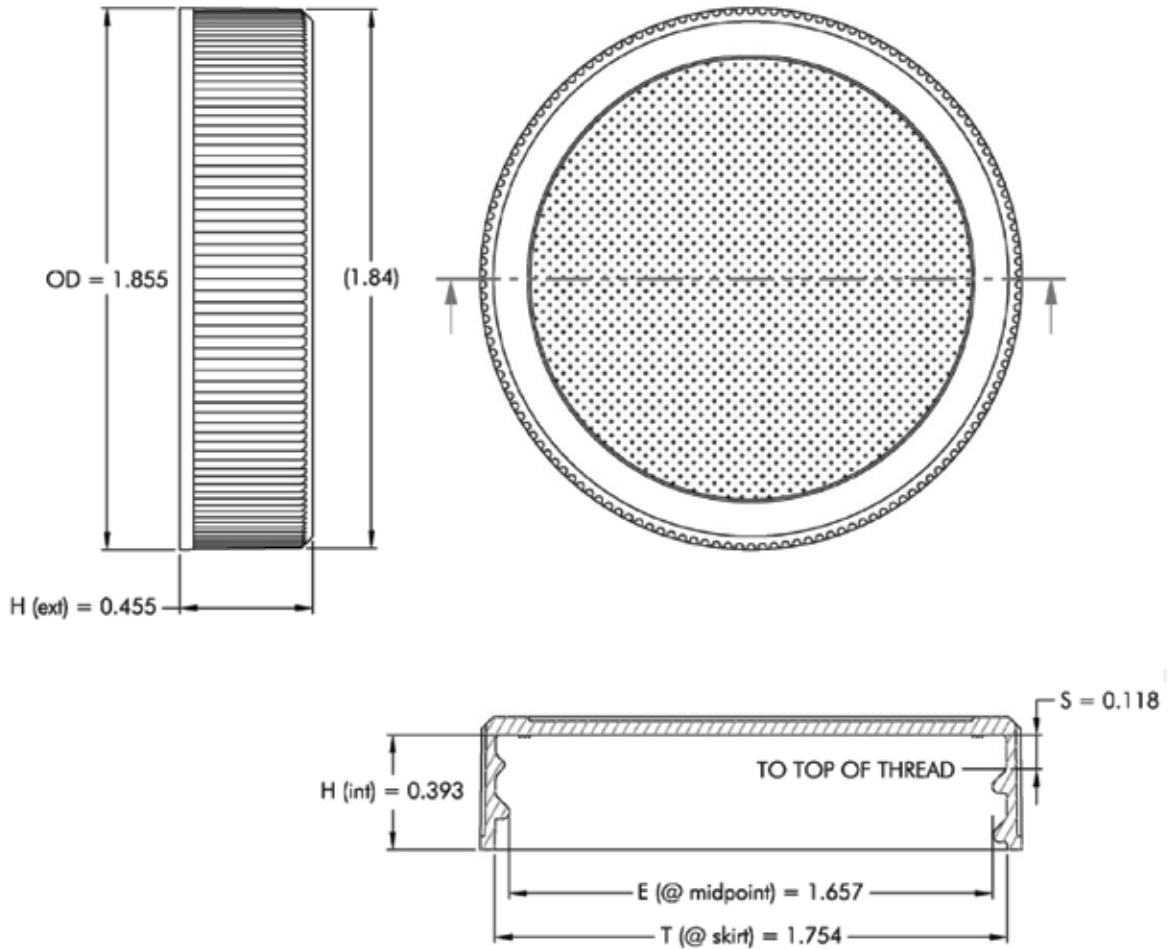

QEC Part No. 0045-400 **45mm Unlined Polypropylene Cap**

Available in: White (QEC # 0045-400W)

THIS DRAWING CONTAINS CONFIDENTIAL INFORMATION
AND MAY NOT BE REPRODUCED IN WHOLE OR IN PART
WITHOUT WRITTEN AUTHORIZATION.

QUALITY ENVIRONMENTAL CONTAINERS
800.255.3950 • www.qecusa.com

POLYPROPYLENE 45-400 CLOSURE
FINE RIB / CHAMFERED TOP / COARSE STIPPLE

REVISION 0 - 01.02.2003