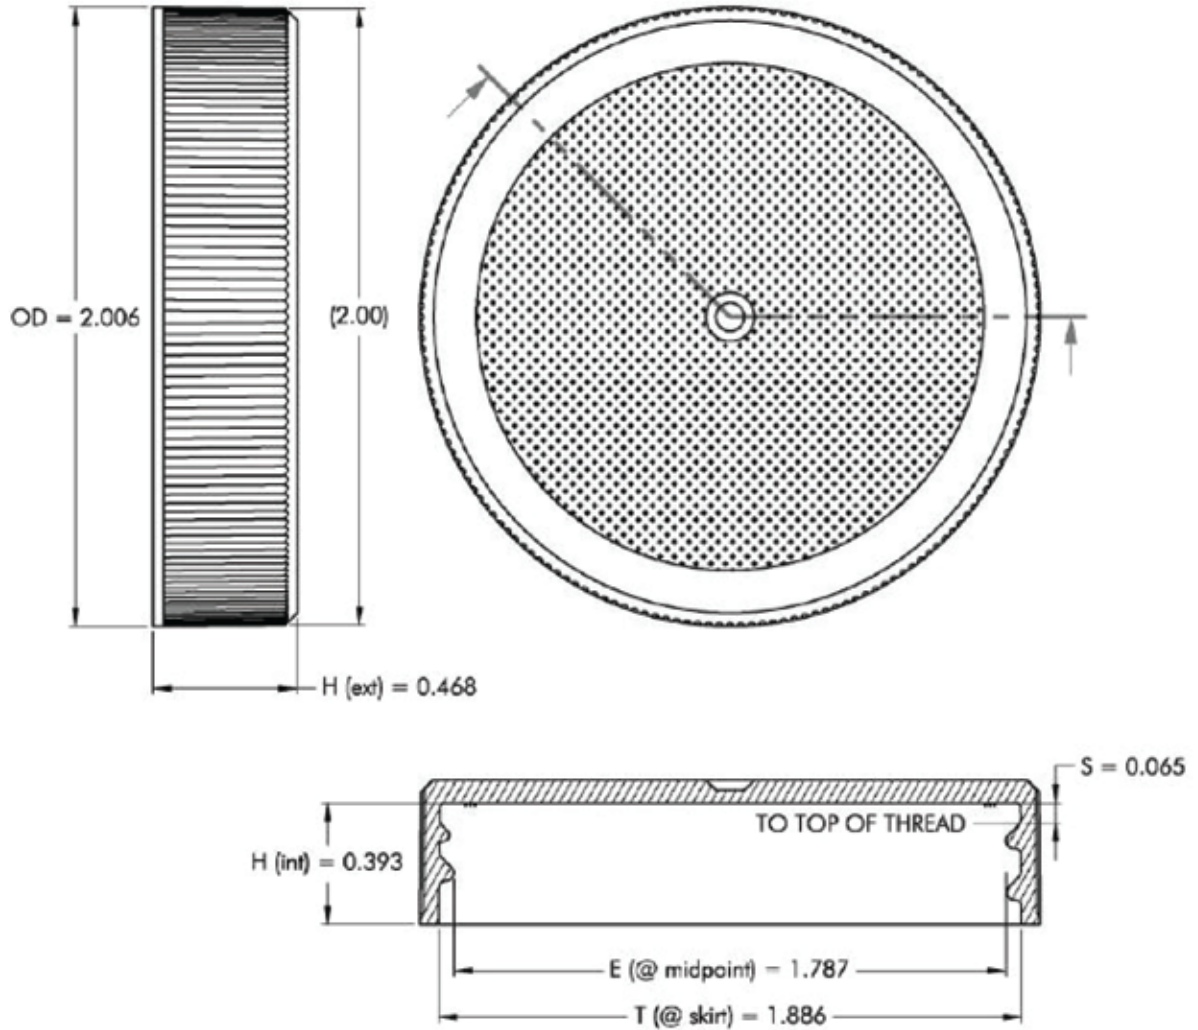

QEC Part No. 0048-400 **48mm Unlined Polypropylene Cap**

Available in: White (QEC # 0048-400W)

THIS DRAWING CONTAINS CONFIDENTIAL INFORMATION
AND MAY NOT BE REPRODUCED IN WHOLE OR IN PART
WITHOUT WRITTEN AUTHORIZATION.

QEC QUALITY ENVIRONMENTAL CONTAINERS
800.255.3950 • www.qecusa.com

POLYPROPYLENE 48-400 CLOSURE
FINE RIB / CHAMFERED TOP / MATTE FINISH

REVISION 3 - 12.12.2003