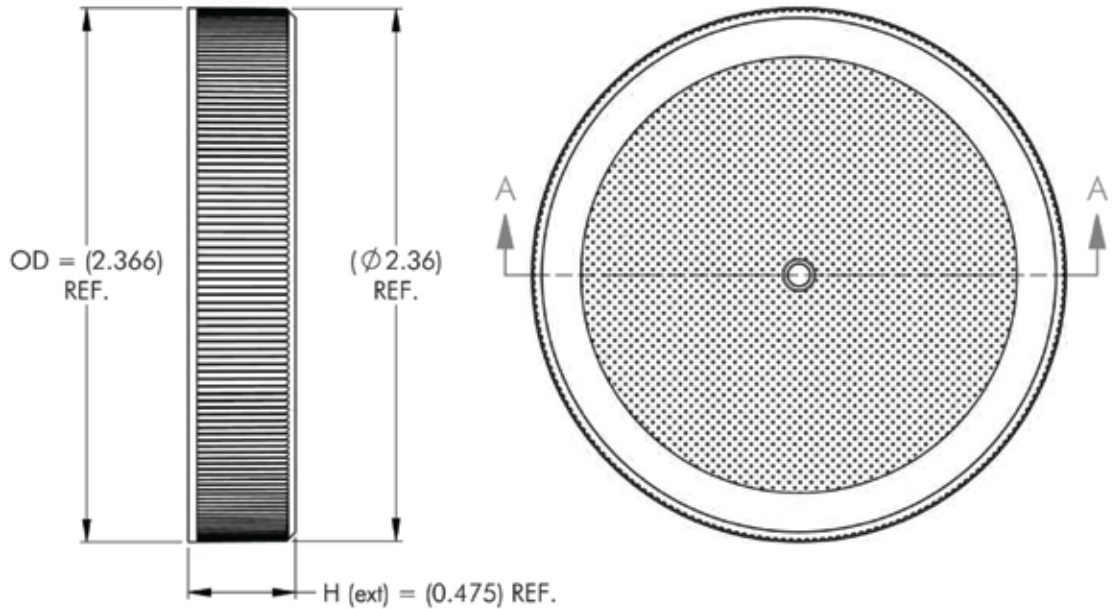

QEC Part No. 0058-400 **58mm Unlined Polypropylene Cap**

Available in: White (QEC # 0058-400W)  
Red (QEC # 0058-400R)  
Yellow (QEC # 0058-400Y)

THIS DRAWING CONTAINS CONFIDENTIAL INFORMATION  
AND MAY NOT BE REPRODUCED IN WHOLE OR IN PART  
WITHOUT WRITTEN AUTHORIZATION.

**QEC** QUALITY ENVIRONMENTAL CONTAINERS  
800.255.3950 • www.qecusa.com

POLYPROPYLENE 58-400 CLOSURE  
FINE RIB / CHAMFERED TOP / MATTE FINISH

REVISION 5 - 12.15.2003