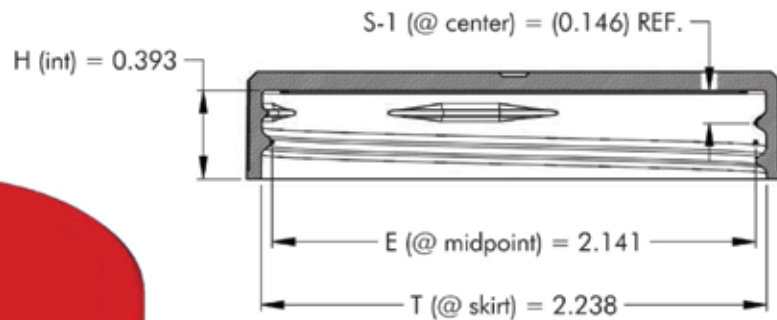

QEC Part No. 0058-400 **58mm Unlined Polypropylene Cap**

Available in: White (QEC # 0058-400W)  
Red (QEC # 0058-400R)  
Yellow (QEC # 0058-400Y)

THIS DRAWING CONTAINS CONFIDENTIAL INFORMATION  
AND MAY NOT BE REPRODUCED IN WHOLE OR IN PART  
WITHOUT WRITTEN AUTHORIZATION.

**QEC** QUALITY ENVIRONMENTAL CONTAINERS  
800.255.3950 • www.qecusa.com

POLYPROPYLENE 58-400 CLOSURE  
FINE RIB / CHAMFERED TOP / MATTE FINISH

REVISION 5 - 12.15.2003